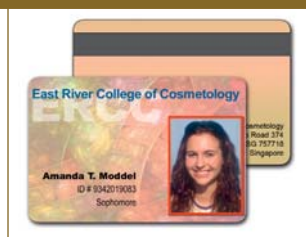

FEATURES:

- Front-facing, automatic card feeding and output
- Optimized print ribbons
- Quick ribbon change, cartridge loads in a snap
- Operator replaceable printheads
- Advanced cleaning roller system to avoid scratches on cards
- Automatic ribbon detection and low ribbon warning
- Ribbon saver features for monochrome ribbons

SUPPLIES:

- 5 Panel Color Ribbon (YMCKO): 500 cards/ribbon
- Monochrome Black Ribbon (K): 1,500 cards/ribbon
- Monochrome White Ribbon (W): 1,500 cards/ribbon
- Monochrome Silver Ribbon (S): 1,500 cards/ribbon

(Other ribbons on request)

OPTIONS:

- Magnetic stripe encoding (HiCo and LoCo)

CONFIGURE YOUR CARD IDENTITY SYSTEM, ASK FOR:

- *EDISecure*® Card Management Software Suite
- *EDISecure*® Image Capture Modules
- *EDISecure*® Image Enhancement Software
- *EDISecure*® Card Materials

SPECIFICATIONS OF DCP 240+

Print Method	Color dye sublimation and monochrome thermal transfer
Print Mode	Single-sided edge-to-edge direct card printing
Print Speed	Full color: up to 160 cards per hour Monochrome: up to 750 cards per hour
Print Resolution	300 dpi
Printhead	Operator replaceable, 24 month warranty, no count limitation using <i>EDISecure</i>® Cards
Card Types	All PVC and Composite PVC Cards of ISO ID-1/CR-80 size, 85.60 x 53.98 mm
Card Thickness	0.25 – 1.3 mm
Input Hopper Capacity	100 cards (0.76 mm)
Output Hopper Capacity	20 cards (0.76 mm)
Interface	USB 1.1
Operating System Support	MS Windows® 2000, XP, and VISTA
Printer Dimensions (WxDxH)	198 x 419 x 219 mm
Weight	approx. 4 kg
Power Supply	100/120 V and 220/240 V, 50/60Hz FCC, CE, UL, GOST, and CCC approved
Operating Environment	15°C to 35°C, 20% to 80% non-condensing humidity

Digital Identification Solutions AG
Germany
Phone: + 49 711 341 689 - 0
Email: mail@digital-identification.com

Digital Identification Solutions Pte. Ltd.
Singapore 757718
Phone: + 65 6352 8364
Email: mail@sg.digital-identification.com

Digital Identification Solutions (Branch)
Dubai, United Arab Emirates
Phone: + 971 4 2045 316
Email: mail@uae.digital-identification.com

Digital Identification Solutions (Beijing) Co. Ltd.
P.R. China
Phone: + 86 10 6437 4376
Email: mail@cn.digital-identification.com

Digital Identification Solutions S. de R.L. de C.V.
México
Phone: + 52 442 2171 768 - 0
Email: mail@mx.digital-identification.com

Digital Identification Solutions LLC
United States of America
Phone: + 1 864 272 1199
Email: mail@us.digital-identification.com

vps ID Systems GmbH
Germany
Phone: + 49 7243 5488 - 0
Email: info@vps.de